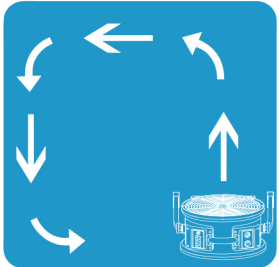

SPECIFICATIONS

FEATURES

360° Rotation

Adjustable Rack

Built in Power Outlet

Stackable

MODEL NO.	P-21AR
VOLTZ/HERTZ	115V / 60 Hz
MOTOR	69 W
POWER	0.6 Amps
RATED AIRFLOW	1100 CFM
SPEEDS	4 Speed
CORD LENGTH	10 Ft.
OPERATING POSITION	360° Rotation
UNIT WEIGHT	10.4 Lbs.
UNIT DIMENSIONS (LxWxH)	16.1 x 14.2 x 8.9 in.
HOUSING	PP
SAFETY CERTIFICATIONS	ETL / CETL
DUAL THERMAL PROTECTION	Yes
PALLET QUANTITY	72 Units

Fan placement helps to create drying pattern for hard to reach areas effected by unwanted moisture.

Downdraft capability dries surfaces and sub-surfaces upwards to 70 feet in diameter.

Housing design and unique grill quietly directs focused air movement up to 100 feet.

High torque motor provides a continuous flow of air to shorten drying times.

PRODUCT FEATURES

Auxiliary Outlet with Circuit Breaker for Daisy Chain

4 Speed Control Switch Panel

Specially Designed Air Fin Guide for More Focused & Extended Airflow Range Up to 140 ft.