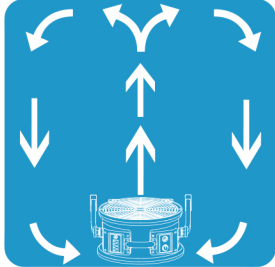

SPECIFICATIONS

FEATURES

360° Rotation

Adjustable Rack

Built in Power Outlet

Stackable

MODEL NO.	P-21AR
VOLTZ/HERTZ	115V / 60 Hz
MOTOR	69 W
POWER	0.6 Amps
RATED AIRFLOW	1100 CFM
SPEEDS	4 Speed
CORD LENGTH	10 Ft.
OPERATING POSITION	360° Rotation
UNIT WEIGHT	10.4 Lbs.
UNIT DIMENSIONS (LxWxH)	16.1 x 14.2 x 8.9 in.
HOUSING	PP
SAFETY CERTIFICATIONS	ETL / CETL
DUAL THERMAL PROTECTION	Yes
PALLET QUANTITY	72 Units

Fan placement helps to create drying pattern for hard to reach areas effected by unwanted moisture.

Downdraft capability dries surfaces and sub-surfaces upwards to 70 feet in diameter.

Housing design and unique grill quietly directs focused air movement up to 100 feet.

High torque motor provides a continuous flow of air to shorten drying times.

PRODUCT FEATURES

Auxiliary Outlet with Circuit Breaker for Daisy Chain

4 Speed Control Switch Panel

Specially Designed Air Fin Guide for More Focused & Extended Airflow Range Up to 140 ft.